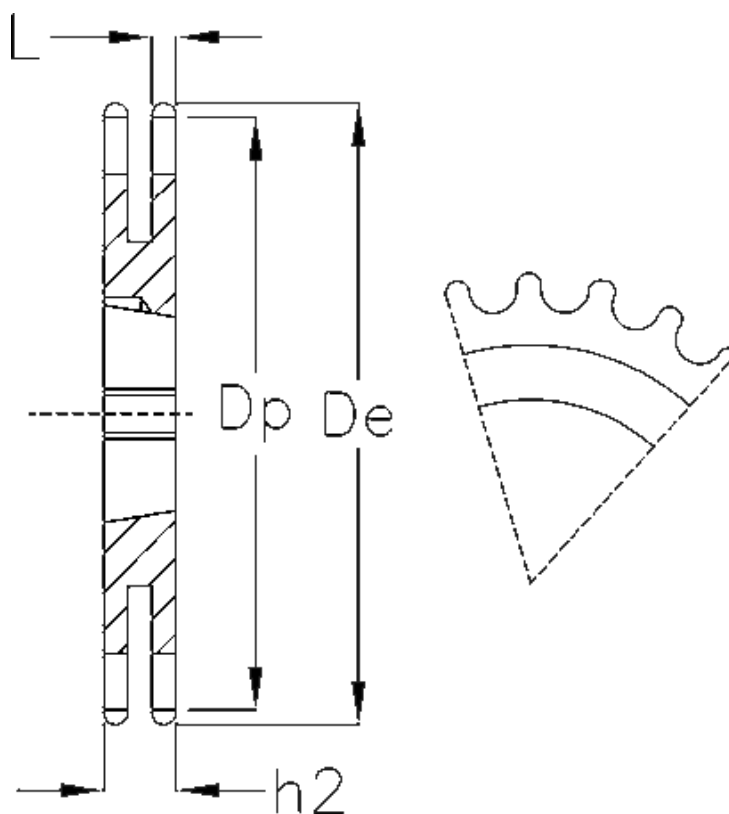

Article number: 616032006023

Description: Taperbored sprocket 10 B-2 Z=23 duplex
for bushing 1610

Measures

Buchse = 1610
C = 1.6
Chain = 10 B-2
Chain size = 5/8" x 3/8"
De = 123.4
Dp = 116.58
H = 25.5
h2 = 25.5

Material = Stål
Number of teeth = 23